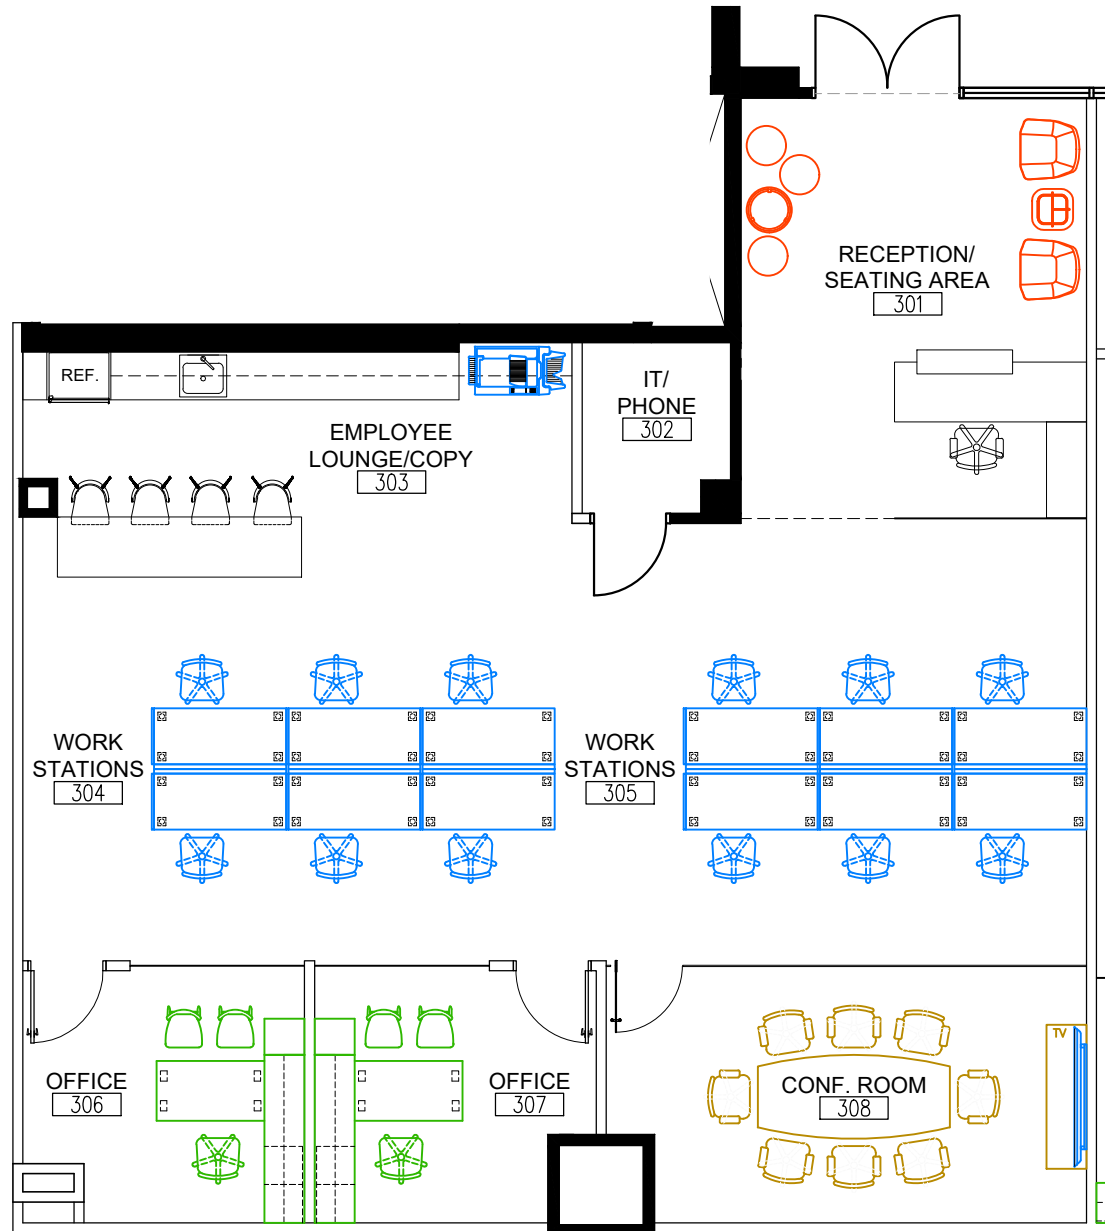

insight  
design

1900 N. Bayshore  
Drive - #204-A  
Miami, Florida  
3 3 1 3 7  
305.545.4964

# 1515 S. FEDERAL HIGHWAY

3RD FLOOR

SUITES 310 / PROPOSED SPACE PLAN

PROJECT NO:	2210-11-01
DRAWN BY:	I.M.
DATE:	07/03/23
SCALE:	N.T.S.
SHEET NO:	SK-3