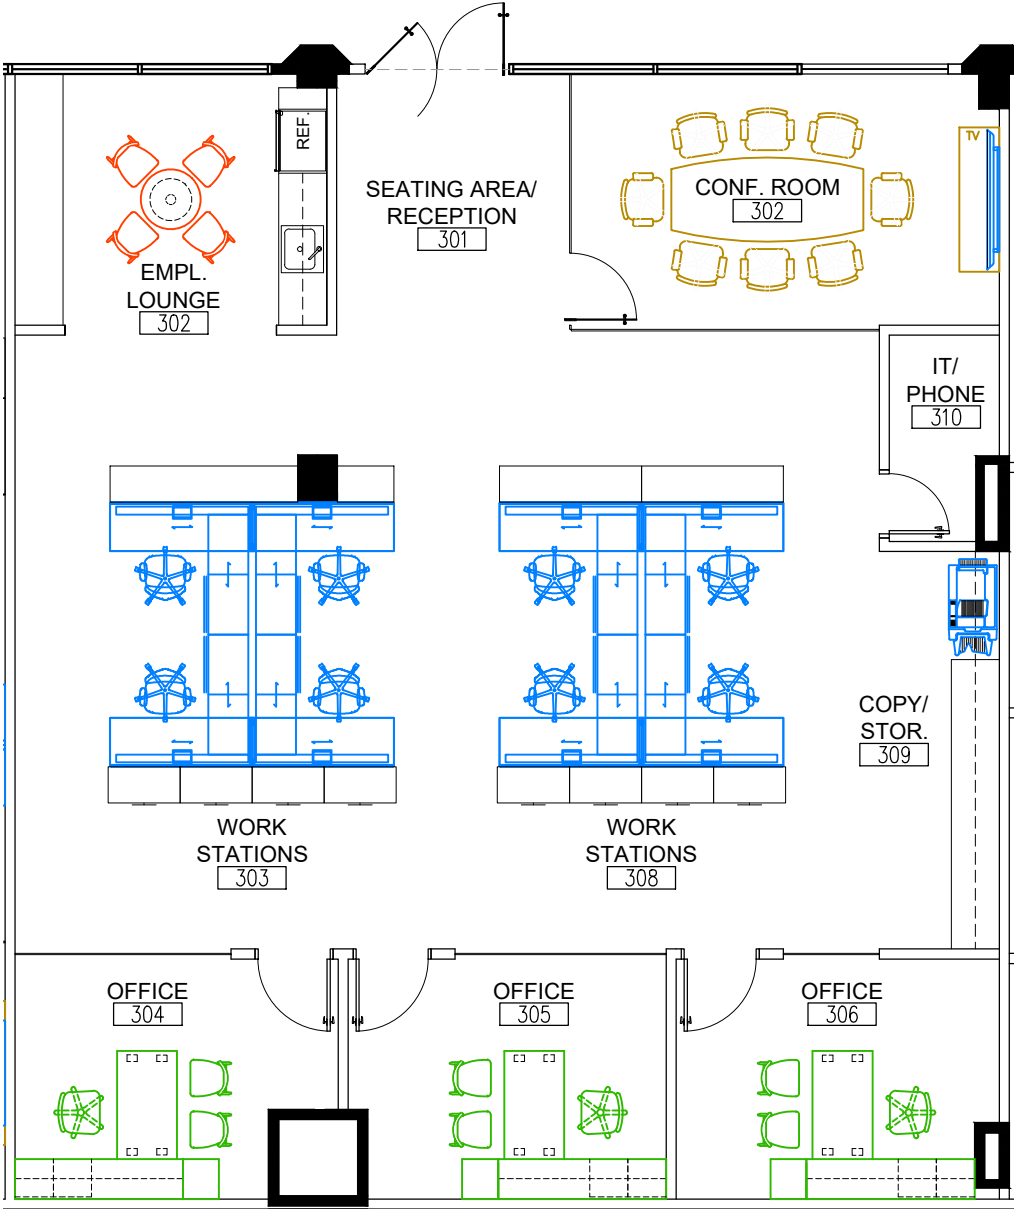

insight
design

1515 S. FEDERAL HIGHWAY

3RD FLOOR

SUITES 311 / PROPOSED SPACE PLAN

PROJECT NO:	2210-11-01
DRAWN BY:	I.M.
DATE:	07/03/23
SCALE:	N.T.S.
SHEET NO:	SK-3